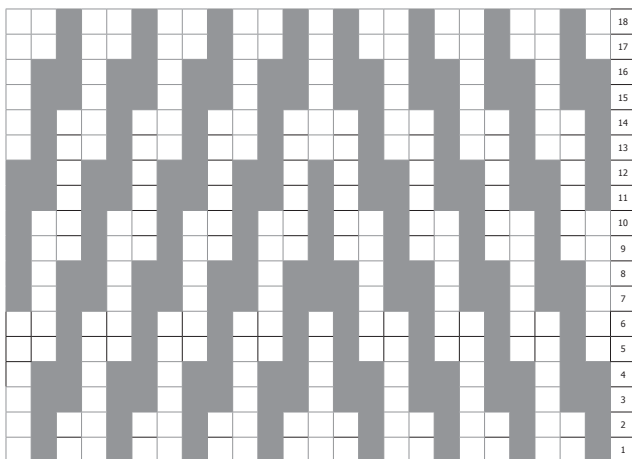

TOFT

COBBLESTONE HAT MOSAIC CHART

For the full pattern, please see your copy of TOFT Quarterly: Spring 2018.
Purchase the yarn for your project from toftuk.com.

CHART A (Rnds 32-55)

CHART B (Rnds 56-79)

© TOFTuk 2018. All Rights Reserved.