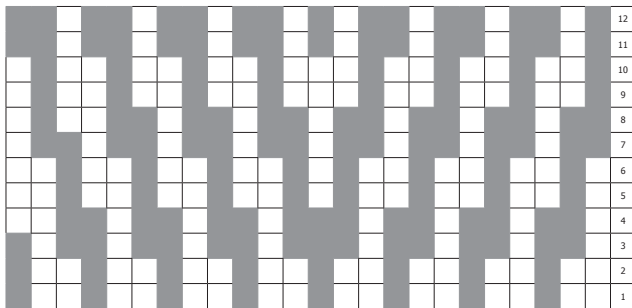

TOFT

COBBLESTONE HAT MOSAIC CHART

For the full pattern, please see your copy of TOFT Quarterly: Spring 2018.
Purchase the yarn for your project from toftuk.com.

CHART A (Rnds 32-55)

CHART B (Rnds 56-79)

© TOFTuk 2018. All Rights Reserved.